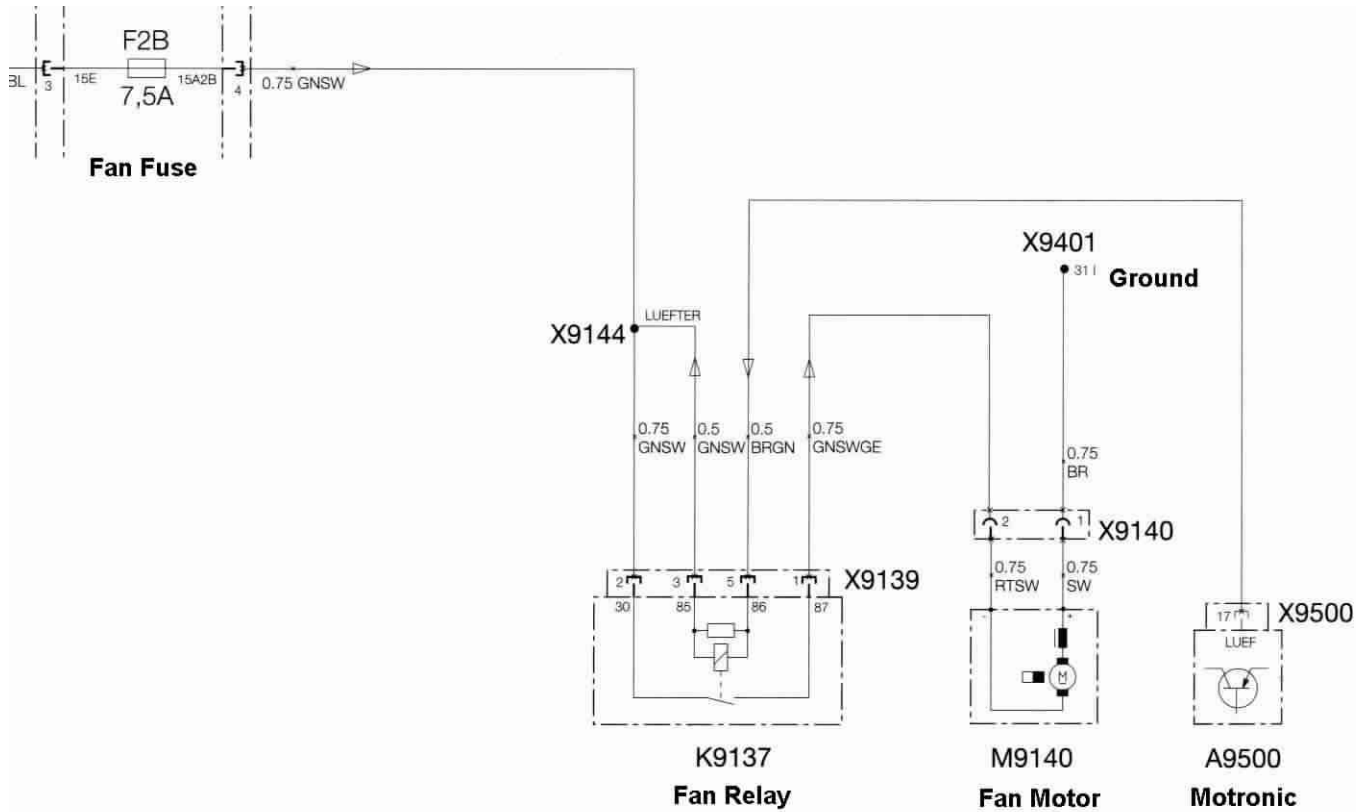

R 1150 RT-P Auxiliary Cooling Fan

Color Coding:

- BL = blue
- BR = brown
- GE = yellow
- GN = green
- GR = gray
- RT = red
- SW = black
- VI = violet
- WS = white
- TR = transparent

 = Plug Connection