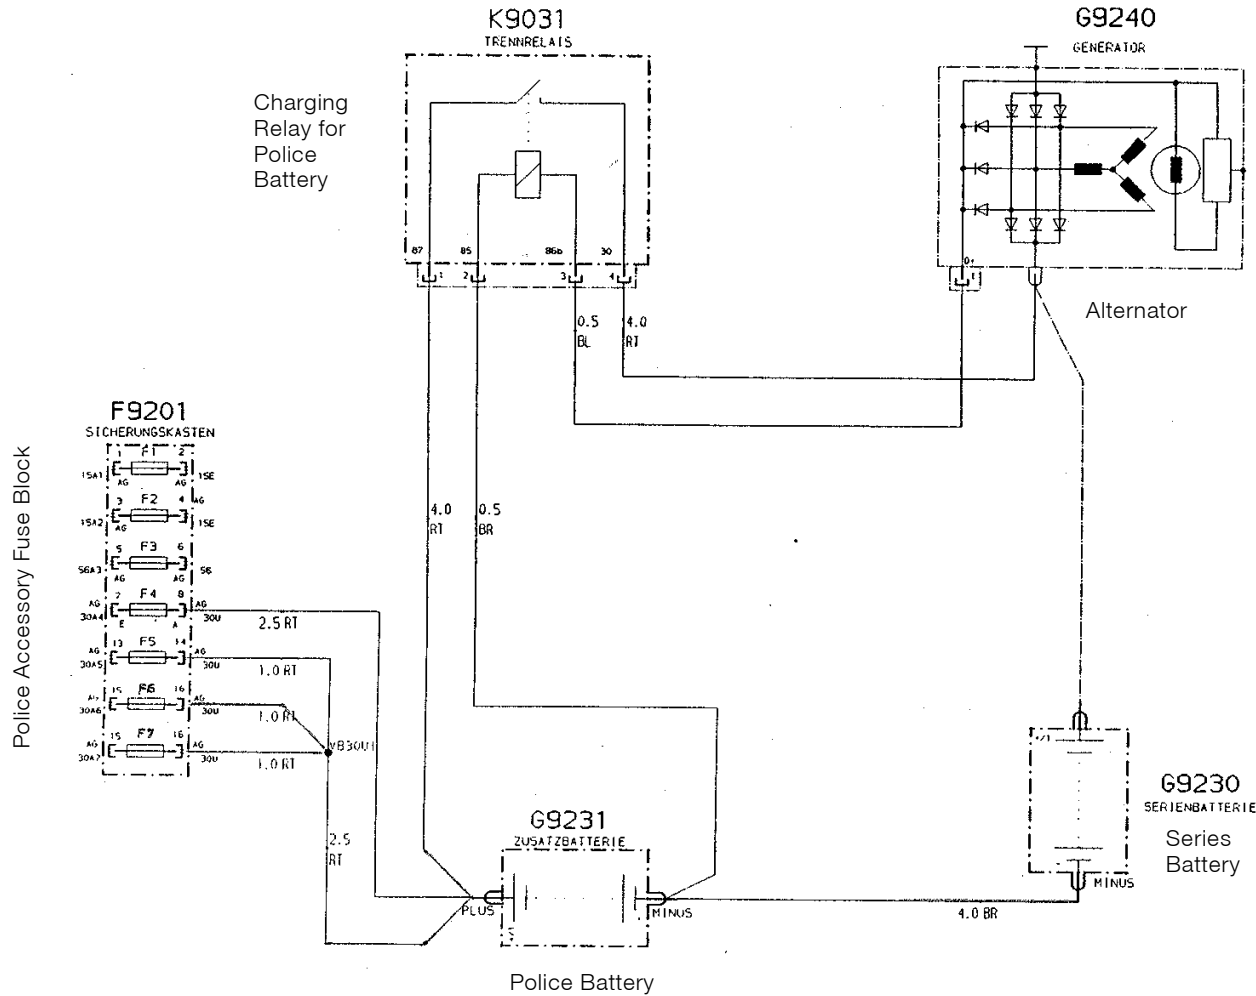

Police Battery System

Color Coding:

- BL = blue
- BR = brown
- GE = yellow
- GN = green
- GR = gray
- RT = red
- SW = black
- VI = violet
- WS = white
- TR = transparent

= Plug Connection